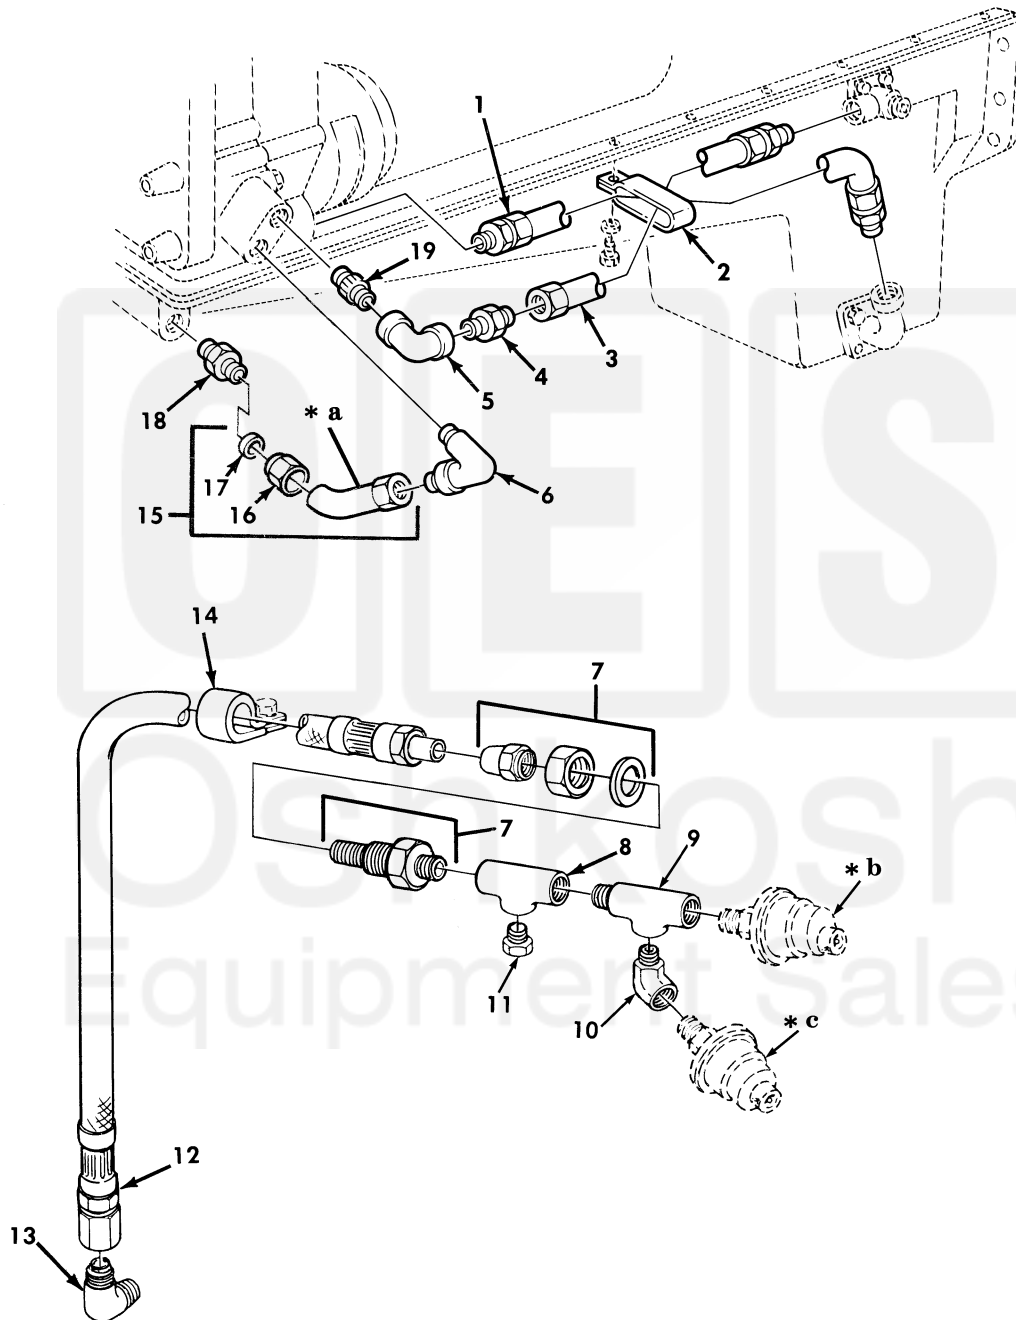

UNIT, DIRECT SUPPORT, AND GENERAL SUPPORT MAINTENANCE
REPAIR PARTS AND SPECIAL TOOLS LIST
TRUCK, 5-TON, 6X6, M809 SERIES TRUCKS (DIESEL)

- * a PART OF ITEM 15
- * b SEE FIGURE 92, ITEM 1
- * c SEE FIGURE 109, ITEM 12

Figure 20. Engine Oil Scavenger Pump Lines and Fittings.

(1) ITEM NO	(2) SMR CODE	(3) NSN	(4) CAGEC	(5) PART NUMBER	(6) DESCRIPTION AND USABLE ON CODE (UOC)	(7) QTY
GROUP 0106 ENGINE LUBRICATION SYSTEM						
FIG. 20 ENGINE OIL SCAVENGER PUMP LINES AND FITTINGS						
1	PAOZZ	4720-01-128-0331	15434	AS-1603506MS	HOSE ASSEMBLY, NONME.....	1
2	PAOZZ	5340-00-409-9978	15434	114421	CLAMP, LOOP.....	2
3	PAOZZ	4720-00-607-7645	15434	AS-1602906MS	HOSE ASSEMBLY, NONME.....	1
4	PAOZZ	4730-00-097-4236	15434	67944	ADAPTER, STRAIGHT, PI.....	1
5	XDOZZ		15434	S987	ELBOW, PIPE.....	1
6	PAOZZ	4730-00-428-5631	30327	69FL3-4	ELBOW, PIPE TO TUBE.....	1
7	PAOZZ	4730-00-456-5938	19207	10924754	UNION, TUBE.....	1
8	PAOZZ	4730-00-137-4004	75833	4487	TEE, PIPE TO TUBE.....	1
9	PAOZZ	4730-01-268-2403	81343	4-4-4 140424B	TEE, PIPE.....	1
10	PAOZZ	4730-00-911-5707	30780	1-4CD45S	ELBOW, PIPE.....	1
11	PAOZZ	4730-00-089-2515	30780	1/4 HP-S	PLUG, PIPE.....	1
12	PAOZZ	4720-01-053-1535	19207	11648774	HOSE ASSEMBLY, NONME.....	1
13	PAOZZ	4730-00-254-6211	21450	118753	ELBOW, PIPE TO TUBE.....	1
14	PAOZZ	5340-00-725-5280	96906	MS21333-125	CLAMP, LOOP.....	1
15	PAOZZ	4710-00-425-5921	15434	202603	TUBE ASSEMBLY, METAL.....	1
16	PAOZZ	4730-00-430-4385	15434	S-1076	.NUT, TUBE.....	1
17	PAOZZ	5365-00-362-1880	15434	S1077	.BUSHING, NONMETALLIC.....	1
18	PAOZZ	4730-00-203-3480	30327	68FL3-4X1-2	ADAPTER, STRAIGHT, PI.....	1
19	PAOZZ	4730-00-196-1468	96906	MS51953-97	NIPPLE, PIPE.....	1

END OF FIGURE